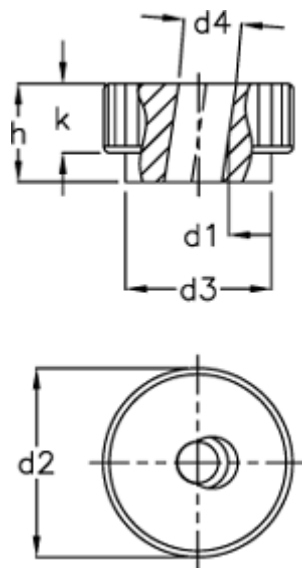

Article number: 20711509

Description: E+G Quick release knurled nut GN 6303.1-M6

Measures

d1 = M6

d2 = 24

d3 = 16

d4 = 6.7

h = 14

K = 10